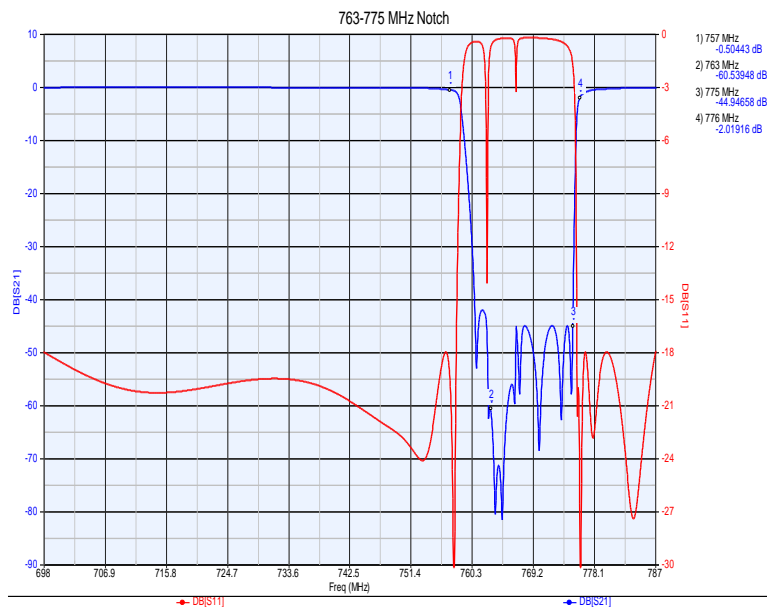

Reactel, Incorporated

Reacting First to All Your Filter Needs.

700 MHz Public Safety / Commercial Cellular Notch Filter

10RX9-766.5-X19-716

This high performance notch filter handles co-site mitigation needs when 700 MHz Commercial Cellular and 700 MHz Public Safety systems share the same network. Reactel manufactures a wide variety of Filters, Multiplexers and Multifunction Assemblies; please contact us with your requirements.

Specifications

Lower Passband	698 – 757 MHz, minimum
Upper Passband	776 – 894 MHz, minimum
Insertion Loss	≤ 2.2 dB @ Passbands
Return Loss	≥ 18 dB @ Passbands
Attenuation	≥ 40 dB @ 763 – 775 MHz
Power	50 W CW
Connectors	7/16 Female in / out
Size	4.5" high x 6.5" wide x 18.0" long, nominal excluding connectors